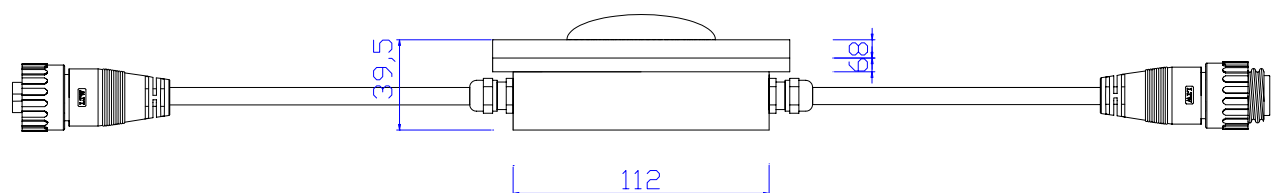

Space Cannon Australia – Nike Pixel P9 Melbourne Rectangular Stadium Roof Feature LED Luminaire Technical Specifications

Housing

Material: Aluminium, black anodised
c/w Sumipex white diffusing lens

IP Rating

IP67

LEDs

9 x Philips LUXEON Rebel, 1.2W each
(3 x red, 3 x green, 3 x royal blue)

Power Supply

External power supply IP67
Input: 90-260VAC 50/60Hz
Output: 24VDC regulated
(maximum 11 units per power supply)

Control

Integral DMX512 c/w Remote Device
Management (RDM)

Control Channels

Channel 1	Red
Channel 2	Green
Channel 3	Blue

Operating Temperature

-15°C to +50°C*

*Thermal-Throttle (smart internal
thermal monitoring reduces current to
LEDs in the event of excessive ambient
temperatures).

Weight

Approx. 1.0kg

Included Accessories

- Feed Cables: 2 x 240mm/10mm Ø
  combined DMX/power 5-pin
  connectors
- Bracket: Custom articulated, black
  finish
- 1 x Extension Cable

Dimensions

130mm Ø x 39.5mm H

Made in Melbourne by Space Cannon Australia

SIDE VIEW