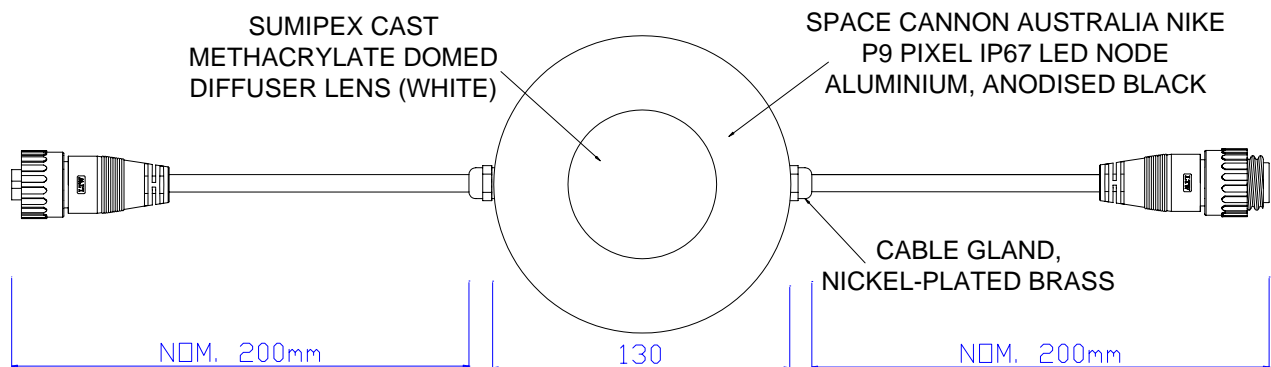

Space Cannon Australia – Nike Pixel P9 Melbourne Rectangular Stadium Roof Feature LED Luminaire Technical Specifications

Housing

Material: Aluminium, black anodised
c/w Sumipex white diffusing lens

IP Rating

IP67

LEDs

9 x Philips LUXEON Rebel, 1.2W each
(3 x red, 3 x green, 3 x royal blue)

Power Supply

External power supply IP67
Input: 90-260VAC 50/60Hz
Output: 24VDC regulated
(maximum 11 units per power supply)

Control

Integral DMX512 c/w Remote Device
Management (RDM)

Control Channels

Channel 1	Red
Channel 2	Green
Channel 3	Blue

Operating Temperature

-15°C to +50°C*

*Thermal-Throttle (smart internal
thermal monitoring reduces current to
LEDs in the event of excessive ambient
temperatures).

Weight

Approx. 1.0kg

Included Accessories

- Feed Cables: 2 x 240mm/10mm Ø
  combined DMX/power 5-pin
  connectors
- Bracket: Custom articulated, black
  finish
- 1 x Extension Cable

Dimensions

130mm Ø x 39.5mm H

Made in Melbourne by Space Cannon Australia

TOP VIEW